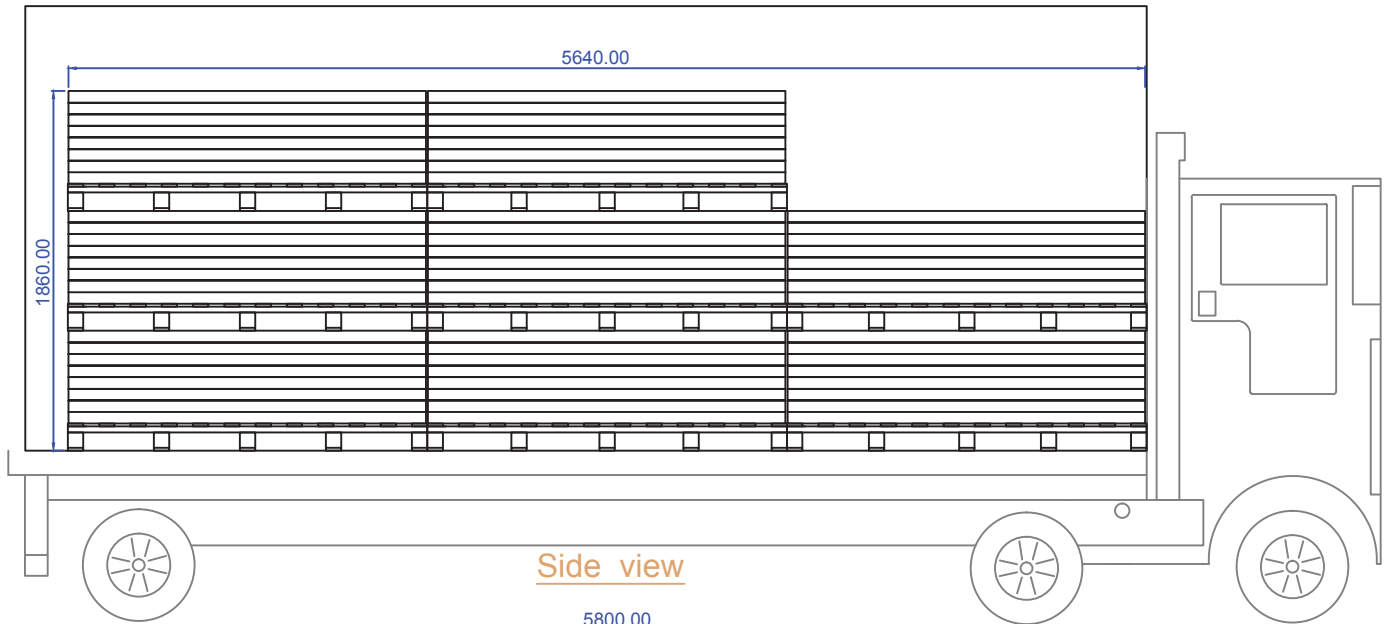

Wood Pallet Type 1120

Bundle Dimension

Front view

Back view

Place between each plank

Paper sleeves: place on each end of the bundle

Cladding Bundle Package Layout

Pallet Layout

Side view

Top view

20' Container Loading—18 Pallet Max

20' Container Loading—17 Pallet