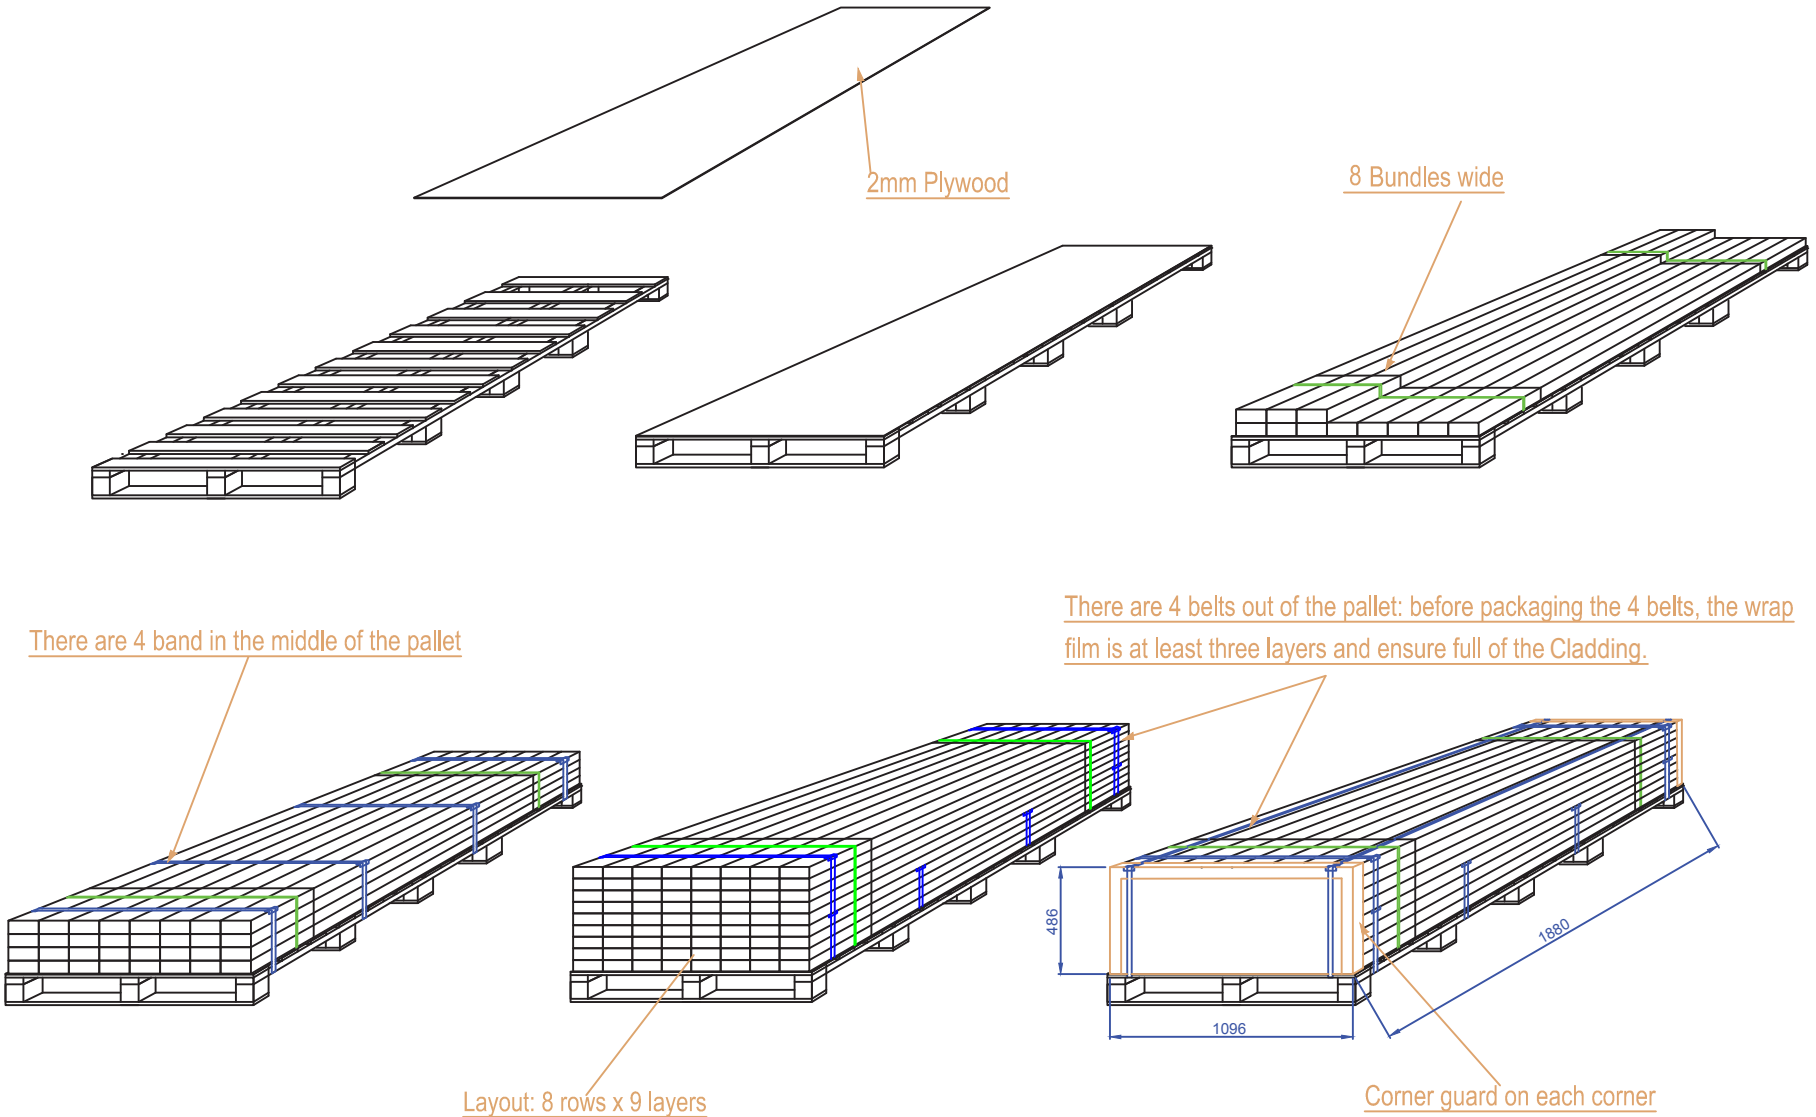

Wood Pallet Type 1120

Bundle Dimension

Front view

Back view

Place between each plank

Paper sleeves: place on each end of the bundle

Cladding Bundle Package Layout

Pallet Layout

Side view

Top view

20' Container Loading—18 Pallet Max

20' Container Loading—17 Pallet