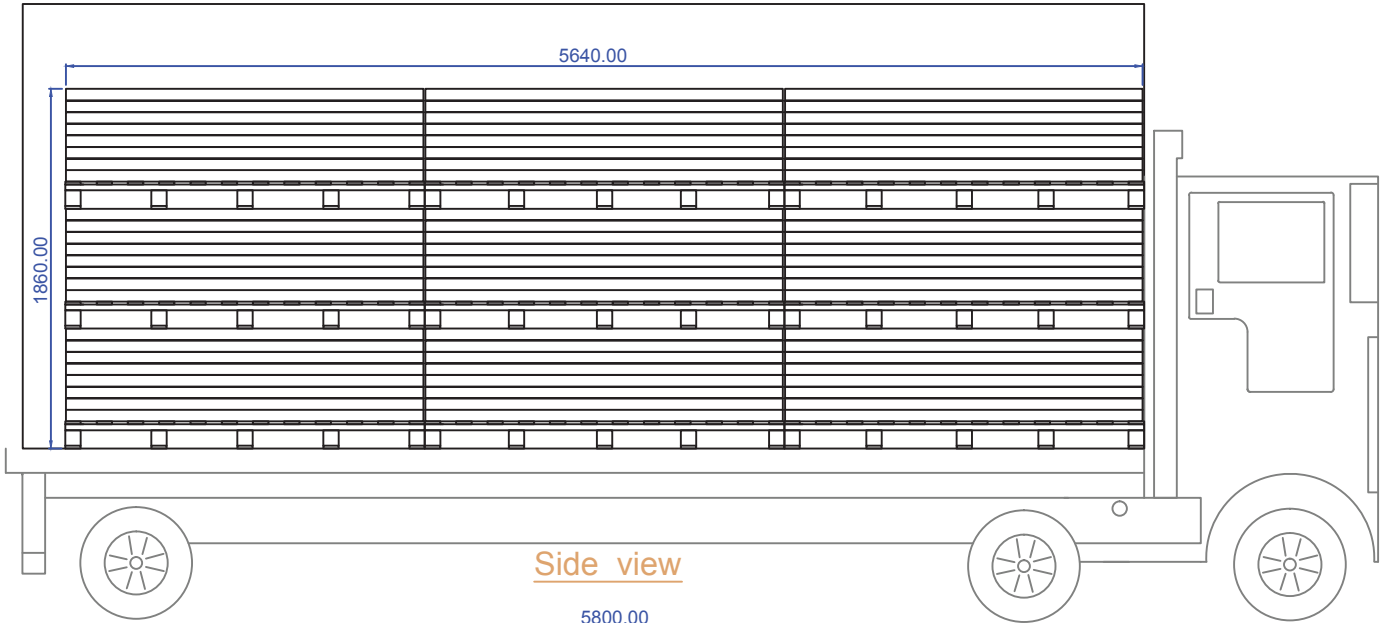

Wood Pallet Type 1120

Bundle Dimension

Front view

Back view

Place between each plank

Paper sleeves: place on each end of the bundle

Cladding Bundle Package Layout

Pallet Layout

Side view

Top view

20' Container Loading—18 Pallet Max

20' Container Loading—17 Pallet